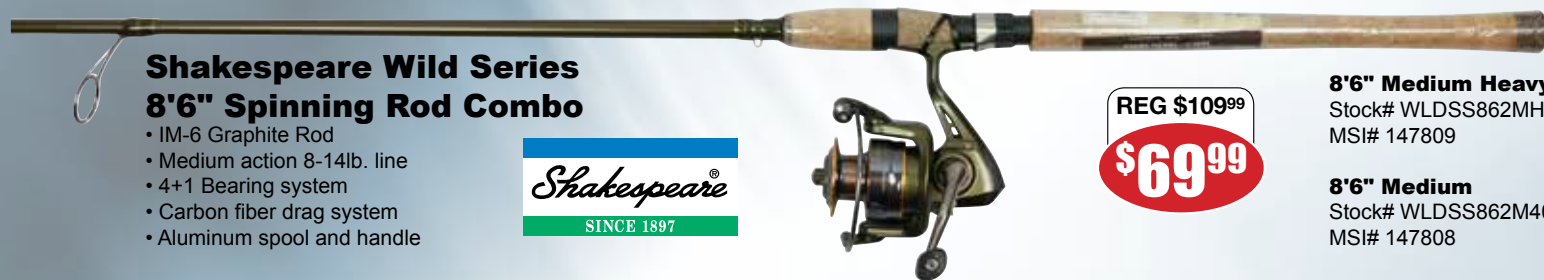

REG \$13⁹⁹
\$9⁹⁹

Trophy XL Lure Box

- Available in 9, 17 & 23 compartment

Save up to 30%

REG \$5¹⁹ - 16⁹⁹
\$3⁹⁹ - 12⁹⁹

9" Fillet Knife

- 420 stainless steel blade
- Stock# HUR-87A-X
MSI# 156934

REG \$24⁹⁹
\$19⁹⁹